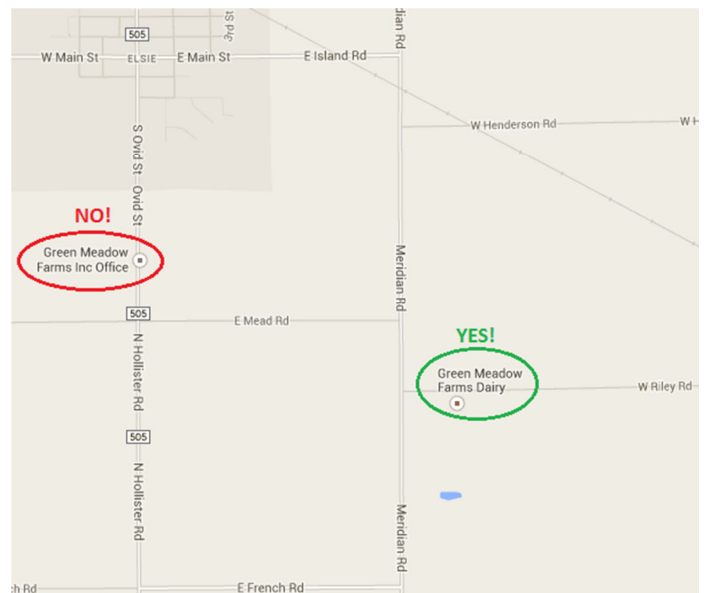

Green Meadow Farms Dairy
9697 W Riley Rd
Elsie, MI 48831

Directions to Green Meadow Farms Dairy from East Lansing

1. Head north on US-127
2. Take exit 96 for M-21 toward St Johns/Owosso
3. Turn right onto M-21 E
4. Turn left onto N Hollister Rd
5. Turn right onto Colony Rd
6. Turn left onto N Meridian Rd
7. Dairy is at the southeast corner of Meridian and Riley roads

Note: The farm has another location just south of the town of Elsie on Hollister road. This is NOT the location for calf watch.

In Case of Inclement Weather: Continue north on Hollister road past Colony to French road. Turn right on French road to head east until Meridian road. Turn left on Meridian road to head north. Dairy is at the southeast corner of Meridian and Riley roads.